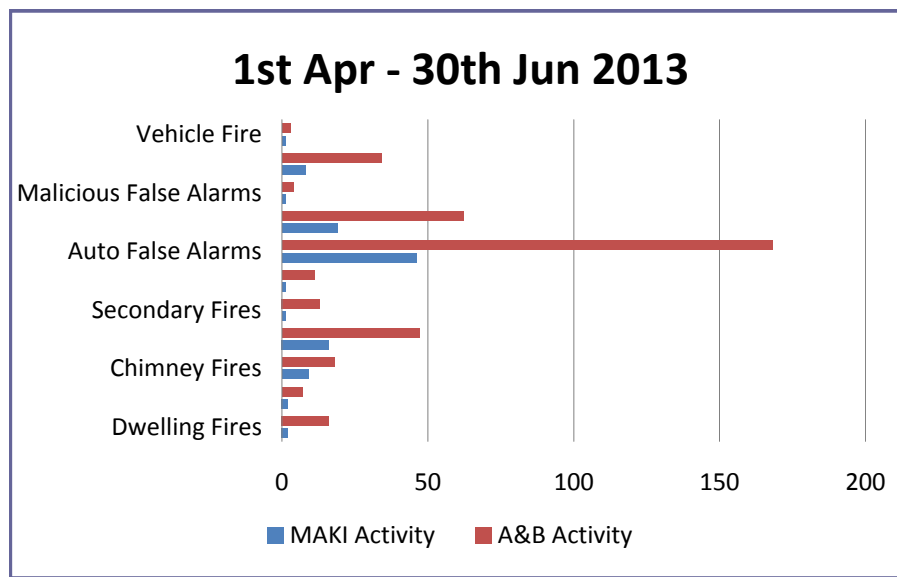

MAKI Community Safety Forum

Scottish Fire and Rescue Service Incident Report 2013

1st Jan - 31st Mar 2013			
Incident	MAKI Activity	A&B Activity	MAKI Activity Against A&B
Dwelling Fires	5	22	23%
Non-Domestic Fires	2	4	50%
Chimney Fires	24	49	49% *
Grass Fires	5	22	23%
Secondary Fires	0	4	0%
Road Traffic Collisions	2	3	67%
Auto False Alarms	55	70	79%
Manual False Alarms	25	32	78%
Malicious False Alarms	0	3	0%
Other Special Services	9	32	28%
Vehicle Fire	2	15	13%
Total	129	256	50%

1st Apr - 30th Jun 2013			
Incident	MAKI Activity	A&B Activity	MAKI Activity Against A&B
Dwelling Fires	2	16	13%
Non-Domestic Fires	2	7	29%
Chimney Fires	9	18	50%
Grass Fires	16	47	34%
Secondary Fires	1	13	8%
Road Traffic Collisions	1	11	9%
Auto False Alarms	46	168	27%
Manual False Alarms	19	62	31%
Malicious False Alarms	1	4	25%
Other Special Services	8	34	24%
Vehicle Fire	1	3	33%
Total	106	383	28%