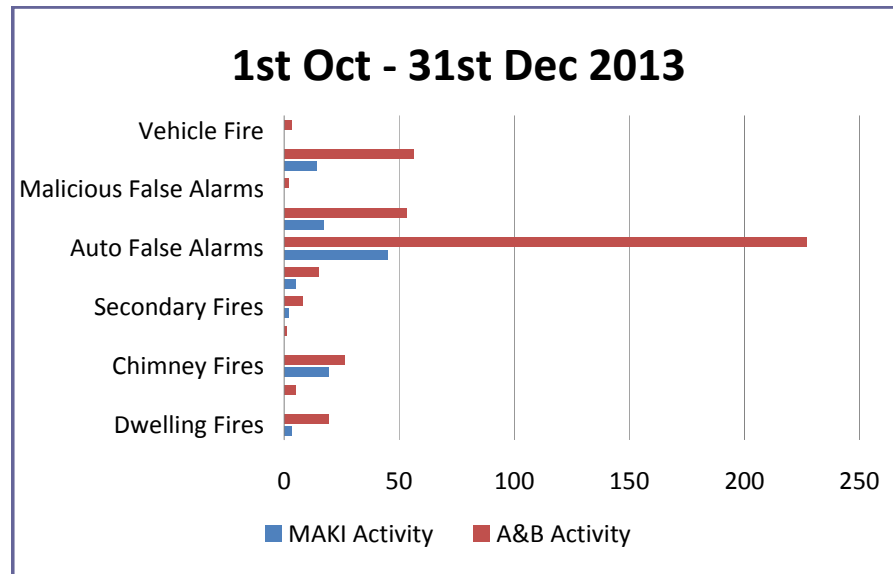

1st Oct - 31st Dec 2013			
Incident	MAKI Activity	A&B Activity	MAKI Activity Against A&B
Dwelling Fires	3	19	16%
Non-Domestic Fires	0	5	0%
Chimney Fires	19	26	73%
Grass Fires	0	1	0%
Secondary Fires	2	8	25%
Road Traffic Collisions	5	15	33%
Auto False Alarms	45	227	20%
Manual False Alarms	17	53	32%
Malicious False Alarms	0	2	0%
Other Special Services	14	56	25%
Vehicle Fire	0	3	0%
Total	105	415	25%