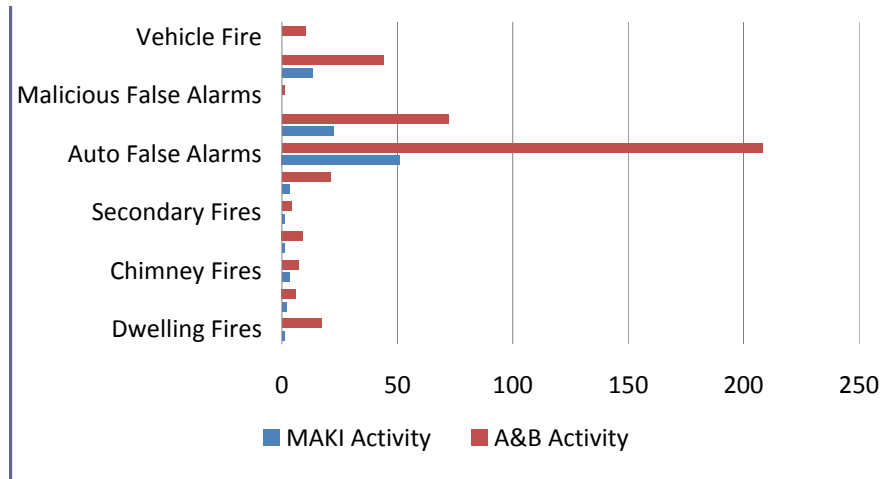

Dwelling Fires	1	17	6%
Non-Domestic Fires	2	6	33%
Chimney Fires	3	7	43%
Grass Fires	1	9	11%
Secondary Fires	1	4	25%
Road Traffic Collisions	3	21	14%
Auto False Alarms	51	208	25%
Manual False Alarms	22	72	31%
Malicious False Alarms	0	1	0%
Other Special Services	13	44	30%
Vehicle Fire	0	10	0%
Total	97	399	24%