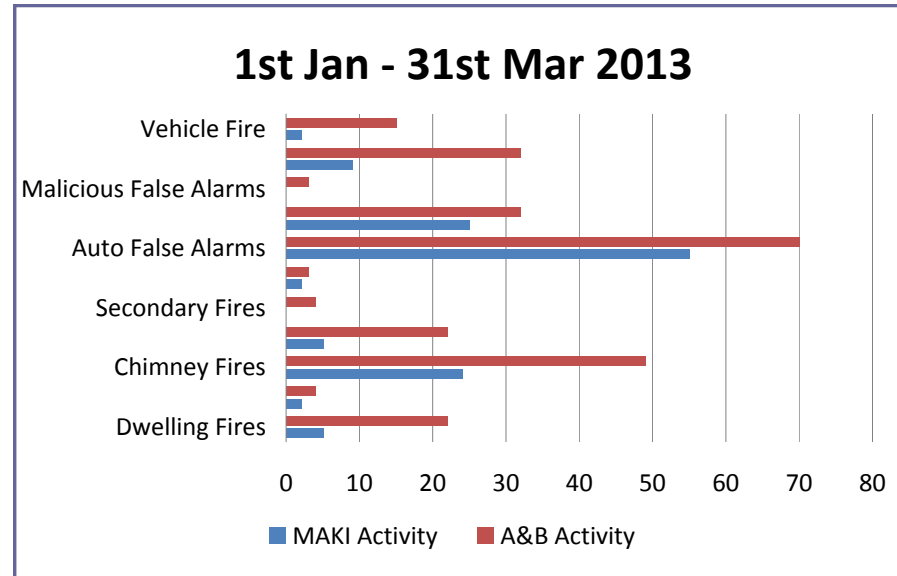

MAKI Community Safety Forum

Scottish Fire and Rescue Service Incident Report 2013

1st Jan - 31st Mar 2013			
Incident	MAKI Activity	A&B Activity	MAKI Activity Against A&B
Dwelling Fires	5	22	23%
Non-Domestic Fires	2	4	50%
Chimney Fires	24	49	49% *
Grass Fires	5	22	23%
Secondary Fires	0	4	0%
Road Traffic Collisions	2	3	67%
Auto False Alarms	55	70	79%
Manual False Alarms	25	32	78%
Malicious False Alarms	0	3	0%
Other Special Services	9	32	28%
Vehicle Fire	2	15	13%
Total	129	256	50%

1st Apr - 30th Jun 2013			
Incident	MAKI Activity	A&B Activity	MAKI Activity Against A&B
Dwelling Fires	2	16	13%
Non-Domestic Fires	2	7	29%
Chimney Fires	9	18	50%
Grass Fires	16	47	34%
Secondary Fires	1	13	8%
Road Traffic Collisions	1	11	9%
Auto False Alarms	46	168	27%
Manual False Alarms	19	62	31%
Malicious False Alarms	1	4	25%
Other Special Services	8	34	24%
Vehicle Fire	1	3	33%
Total	106	383	28%